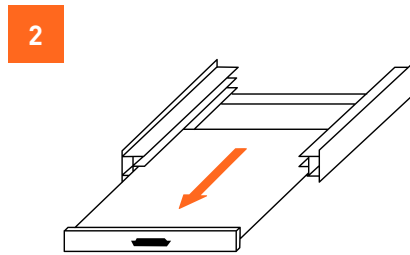

AUSTRALIA

1300 363 640
customer@electrolux.com.au
uniluxaccessories.com.au

NEW ZEALAND

0800 234 234
customer@electrolux.co.nz
uniluxaccessories.co.nz

INSTALLATION

Instructions for the connection kit

- 1 Unscrew and remove the legs of the dryer
- 2 Take out the shelf
- 3 Cut foam strips from the roll and stick them on the connection kit. Cut in small pieces where needed. You need 2 large pieces on the top, 1 on each side
- 4 Place 6 smaller pieces on the bottom, 3 on each side
- 5 Ensure you only place the foam strips on the flat surfaces as shown
- 6 Screw the kit on the top of your washing machine using the 4 holes
- 7 Place the shelf back into the drawer. You can now place the dryer over the washing machine