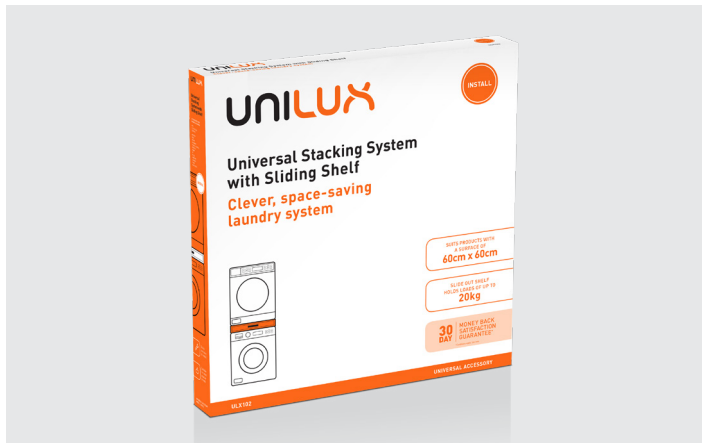

DESCRIPTION

Safely stack your washing machine and dryer, while enjoying the convenience of a handy slide-out shelf, perfect for sorting and folding laundry.

Available at leading electrical retailers.