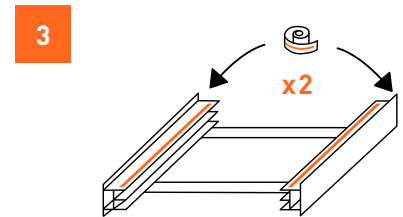

AUSTRALIA

1300 363 640
customer@electrolux.com.au
uniluxaccessories.com.au

NEW ZEALAND

0800 234 234
customer@electrolux.co.nz
uniluxaccessories.co.nz

INSTALLATION

Instructions for the connection kit

- 1 Unscrew and remove the legs of the dryer
- 2 Take out the shelf
- 3 Cut foam strips from the roll and stick them on the connection kit. Cut in small pieces where needed. You need 2 large pieces on the top, 1 on each side
- 4 Place 6 smaller pieces on the bottom, 3 on each side
- 5 Ensure you only place the foam strips on the flat surfaces as shown
- 6 Screw the kit on the top of your washing machine using the 4 holes
- 7 Place the shelf back into the drawer. You can now place the dryer over the washing machine