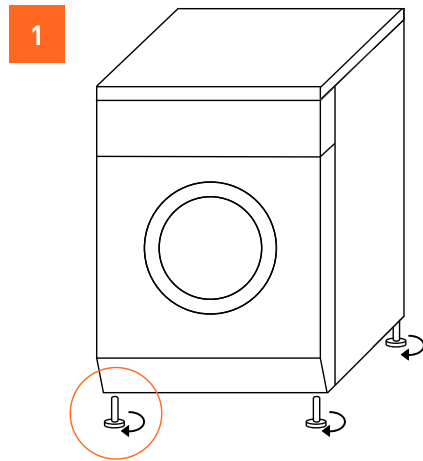

AUSTRALIA

1300 363 640
customer@electrolux.com.au
uniluxaccessories.com.au

NEW ZEALAND

0800 234 234
customer@electrolux.co.nz
uniluxaccessories.co.nz

INSTALLATION

Instructions for the connection kit

- 1 Unscrew and remove the legs of the dryer
- 2 Take out the shelf
- 3 Cut foam strips from the roll and stick them on the connection kit. Cut in small pieces where needed. You need 2 large pieces on the top, 1 on each side
- 4 Place 6 smaller pieces on the bottom, 3 on each side
- 5 Ensure you only place the foam strips on the flat surfaces as shown
- 6 Screw the kit on the top of your washing machine using the 4 holes
- 7 Place the shelf back into the drawer. You can now place the dryer over the washing machine

8 FOR ADDED SECURITY. FIT THE STRAP AS SHOWN.

Fit the strap around both appliances, feed it through the clamping lock and pull it tight to prevent the appliances from moving or falling over.

GET IN TOUCH WITH US