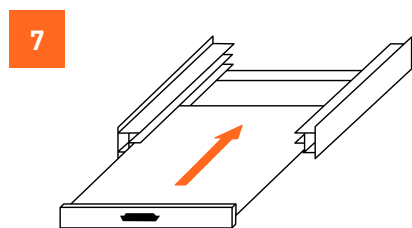

AUSTRALIA

1300 363 640
customer@electrolux.com.au
uniluxaccessories.com.au

NEW ZEALAND

0800 234 234
customer@electrolux.co.nz
uniluxaccessories.co.nz

INSTALLATION

Instructions for the connection kit

- 1 Unscrew and remove the legs of the dryer
- 2 Take out the shelf
- 3 Cut foam strips from the roll and stick them on the connection kit. Cut in small pieces where needed. You need 2 large pieces on the top, 1 on each side
- 4 Place 6 smaller pieces on the bottom, 3 on each side
- 5 Ensure you only place the foam strips on the flat surfaces as shown
- 6 Screw the kit on the top of your washing machine using the 4 holes
- 7 Place the shelf back into the drawer. You can now place the dryer over the washing machine