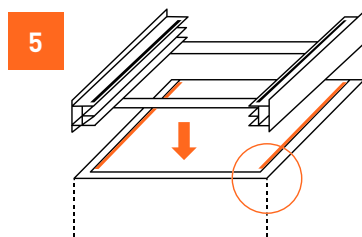

AUSTRALIA

1300 363 640
customer@electrolux.com.au
uniluxaccessories.com.au

NEW ZEALAND

0800 234 234
customer@electrolux.co.nz
uniluxaccessories.co.nz

INSTALLATION

Instructions for the connection kit

- 1 Unscrew and remove the legs of the dryer
- 2 Take out the shelf
- 3 Cut foam strips from the roll and stick them on the connection kit. Cut in small pieces where needed. You need 2 large pieces on the top, 1 on each side
- 4 Place 6 smaller pieces on the bottom, 3 on each side
- 5 Ensure you only place the foam strips on the flat surfaces as shown
- 6 Screw the kit on the top of your washing machine using the 4 holes
- 7 Place the shelf back into the drawer. You can now place the dryer over the washing machine