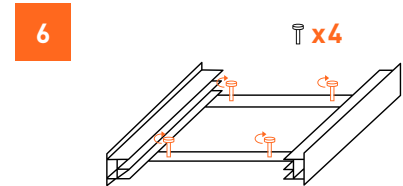

AUSTRALIA

1300 363 640
customer@electrolux.com.au
uniluxaccessories.com.au

NEW ZEALAND

0800 234 234
customer@electrolux.co.nz
uniluxaccessories.co.nz

INSTALLATION

Instructions for the connection kit

- 1 Unscrew and remove the legs of the dryer
- 2 Take out the shelf
- 3 Cut foam strips from the roll and stick them on the connection kit. Cut in small pieces where needed. You need 2 large pieces on the top, 1 on each side
- 4 Place 6 smaller pieces on the bottom, 3 on each side
- 5 Ensure you only place the foam strips on the flat surfaces as shown
- 6 Screw the kit on the top of your washing machine using the 4 holes
- 7 Place the shelf back into the drawer. You can now place the dryer over the washing machine