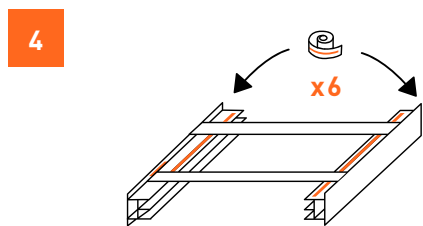

AUSTRALIA

1300 363 640
customer@electrolux.com.au
uniluxaccessories.com.au

NEW ZEALAND

0800 234 234
customer@electrolux.co.nz
uniluxaccessories.co.nz

INSTALLATION

Instructions for the connection kit

- 1 Unscrew and remove the legs of the dryer
- 2 Take out the shelf
- 3 Cut foam strips from the roll and stick them on the connection kit. Cut in small pieces where needed. You need 2 large pieces on the top, 1 on each side
- 4 Place 6 smaller pieces on the bottom, 3 on each side
- 5 Ensure you only place the foam strips on the flat surfaces as shown
- 6 Screw the kit on the top of your washing machine using the 4 holes
- 7 Place the shelf back into the drawer. You can now place the dryer over the washing machine